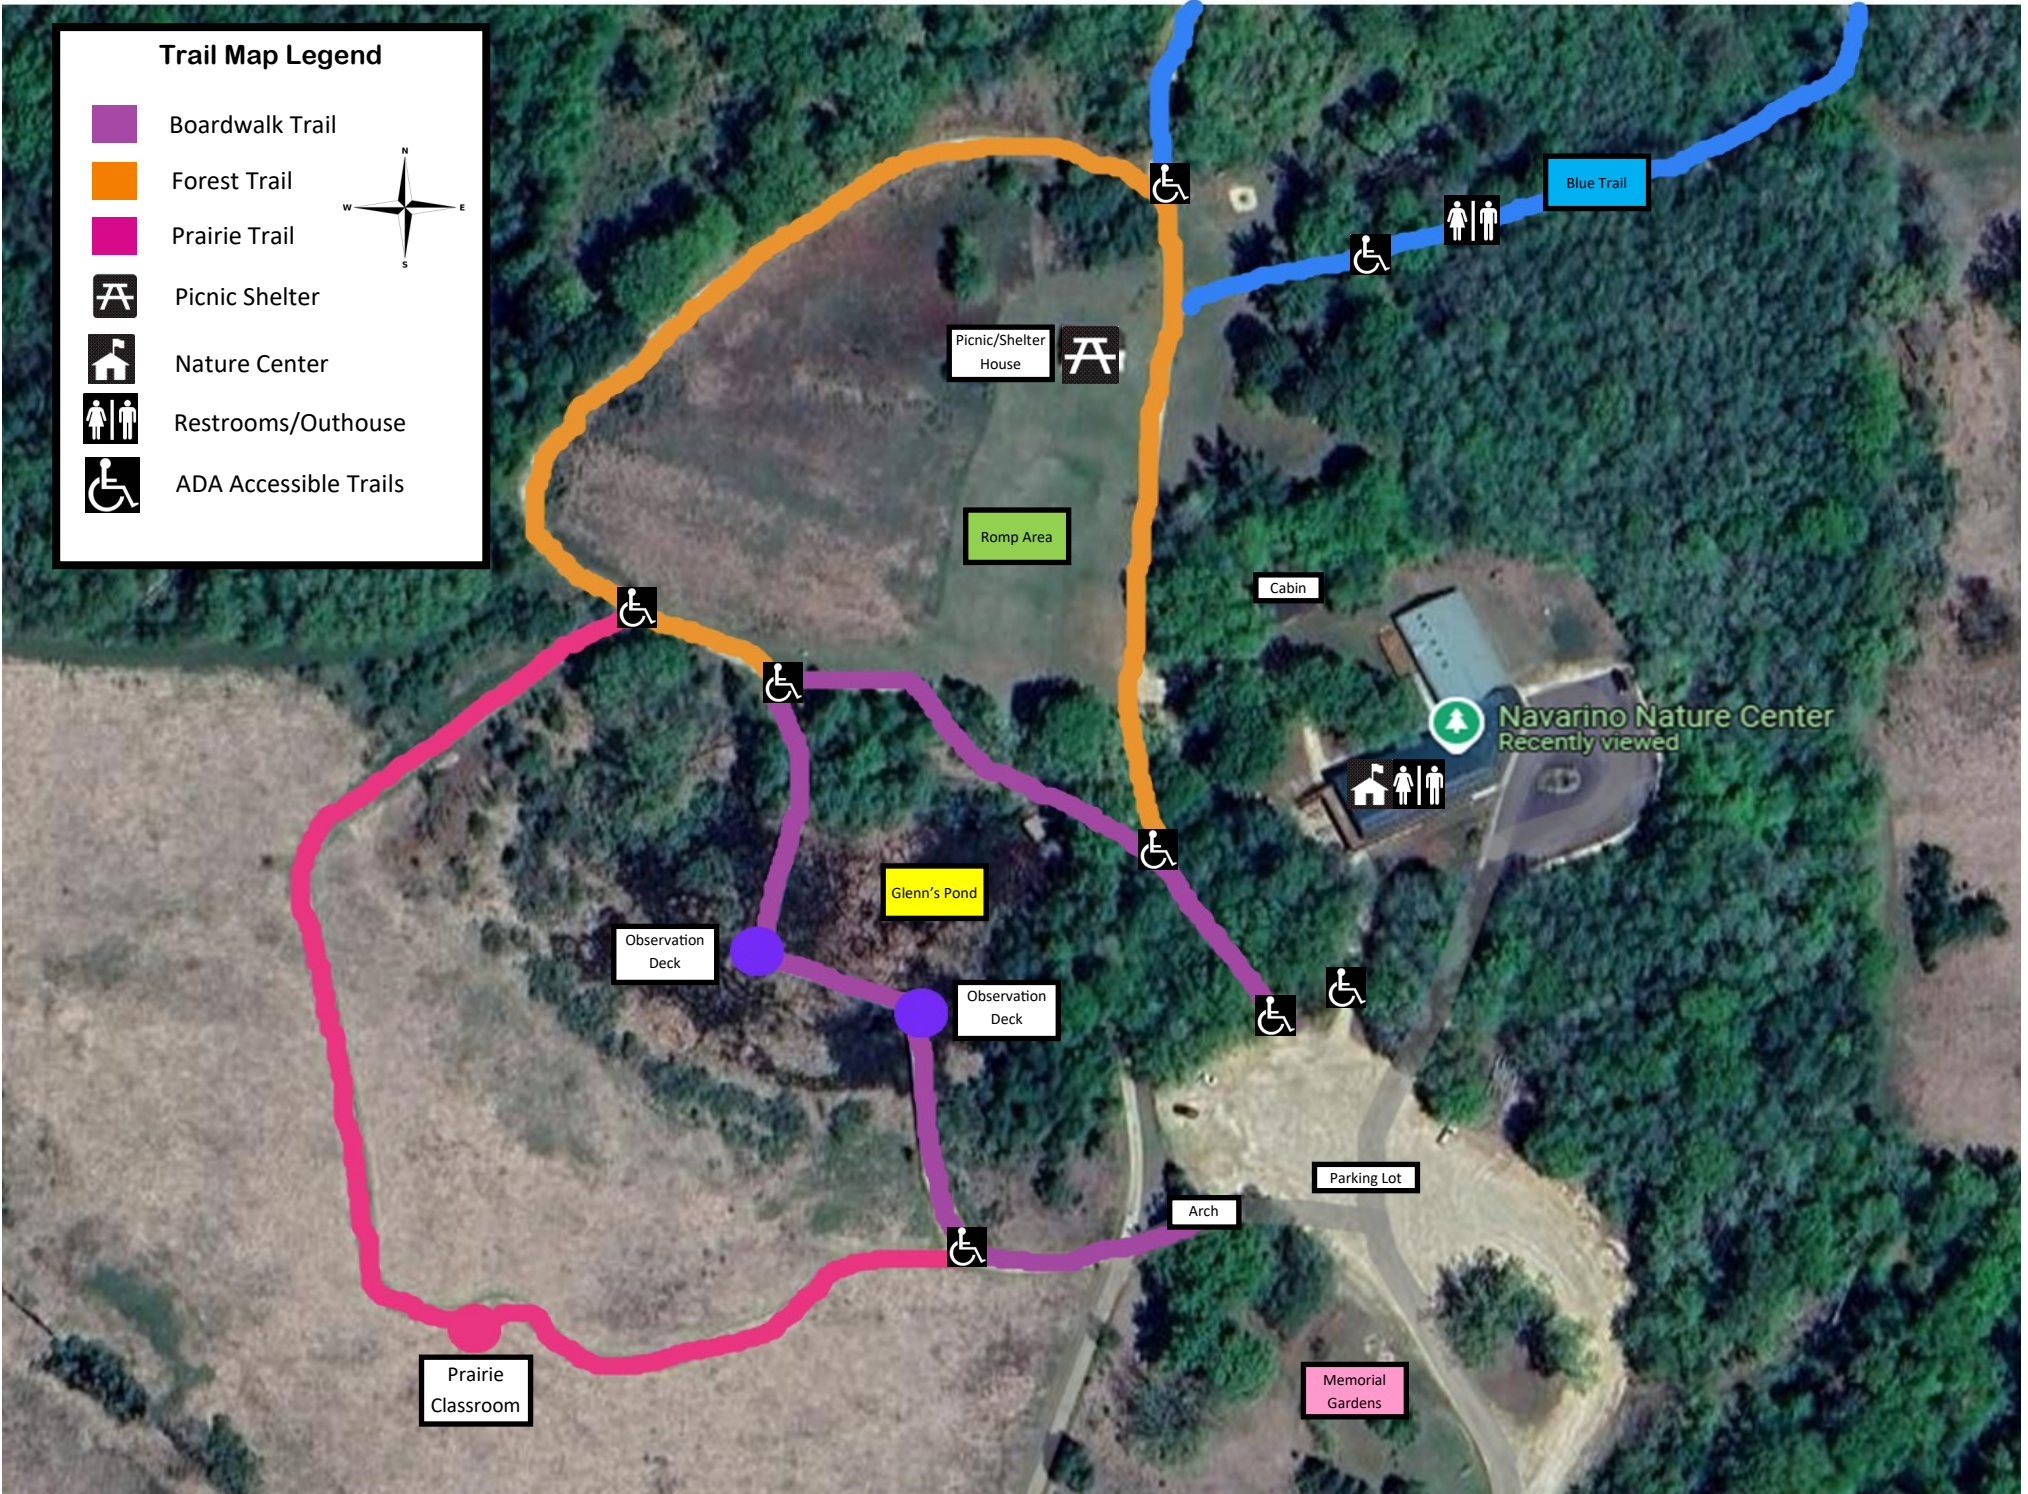

EXPLORING HABITATS TRAIL MAP

Trail Map Legend

- Boardwalk Trail
- Forest Trail
- Prairie Trail
- Picnic Shelter
- Nature Center
- Restrooms/Outhouse
- ADA Accessible Trails

Prairie Classroom

Observation Deck

Glenn's Pond

Observation Deck

Picnic/Shelter House

Cabin

Parking Lot

Arch

Memorial Gardens

Navarino Nature Center
Recently viewed

Blue Trail