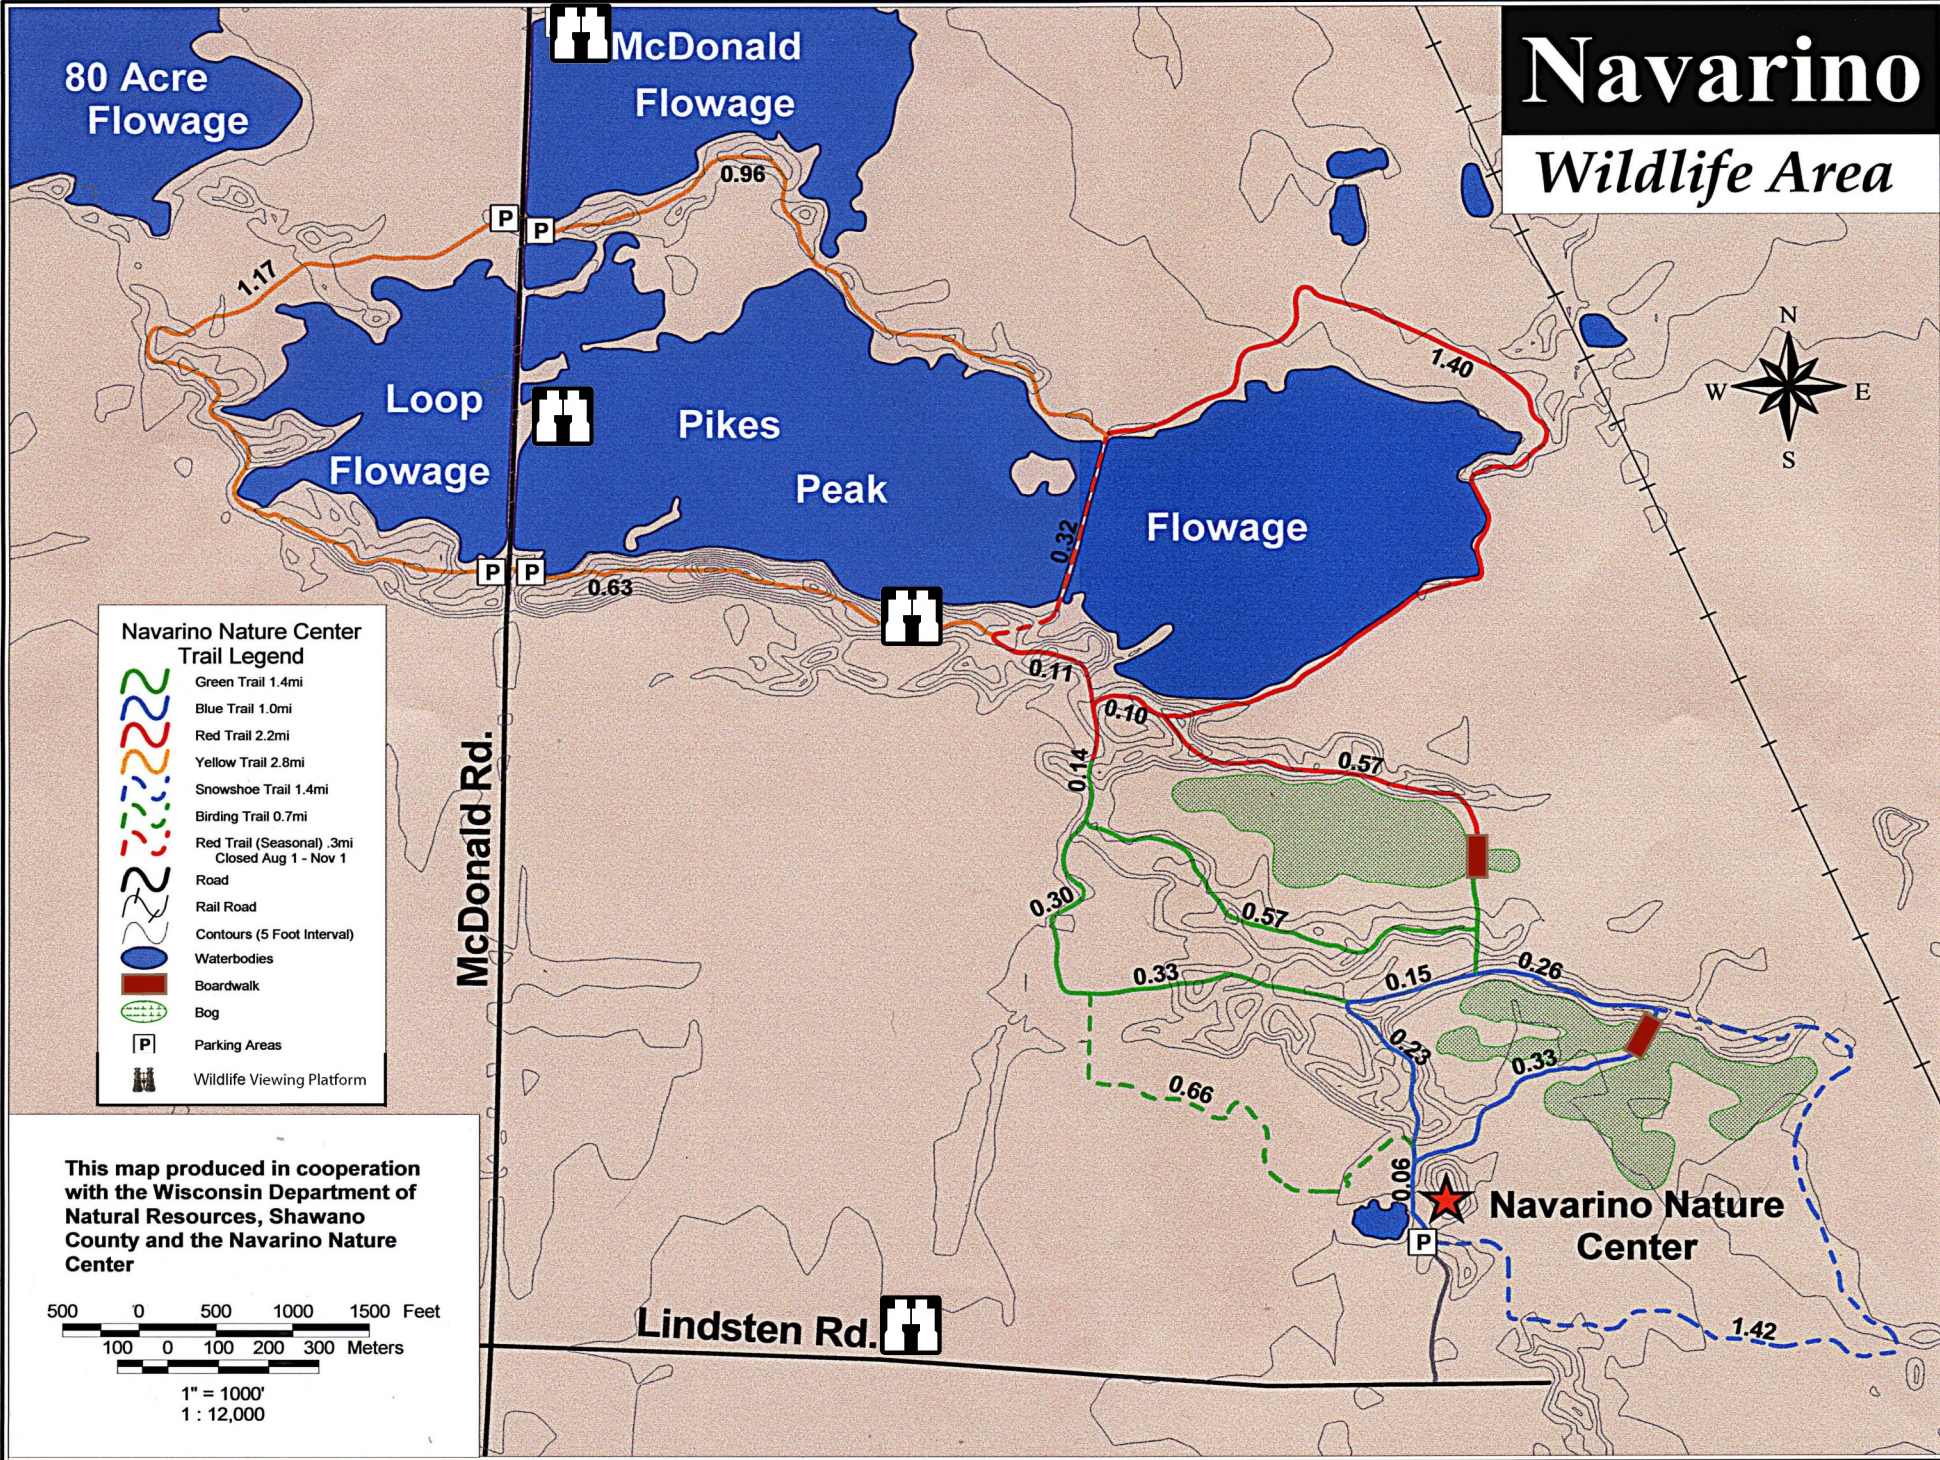

# Navarino Wildlife Area

This map produced in cooperation with the Wisconsin Department of Natural Resources, Shawano County and the Navarino Nature Center